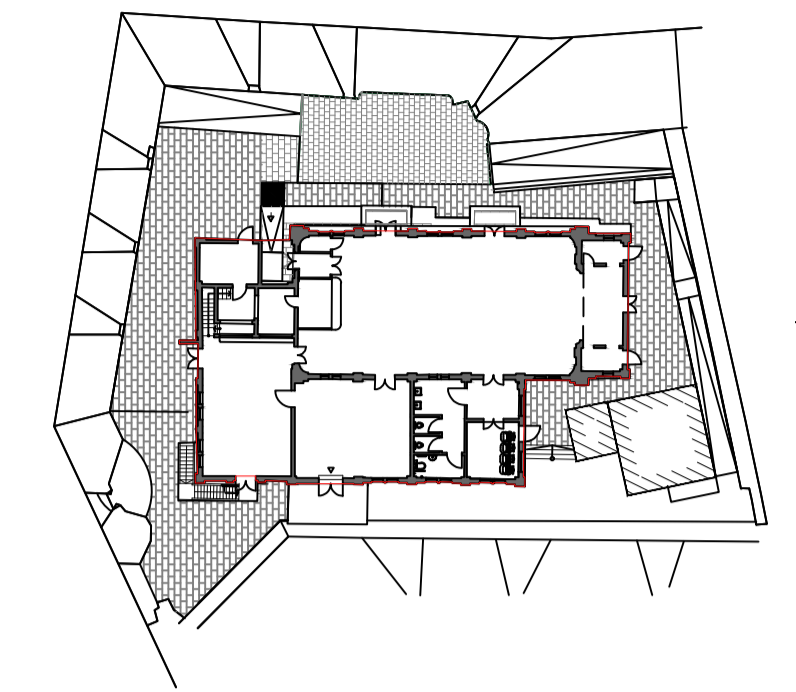

FORT ST. ANGELO - BLOCK H  
SCALE 1:50

REFERENCE PLAN

LEGEND:

- WIFI
- Twin Socket Outlet
- DATA Socket Outlet
- Single Phase 32A
- 3 Phase 32A
- Projector + Speakers

NOTES:

- No fixing to walls
- No fixing of tapes or any other adhesives to floor.
- HM reserves the right to refuse installation/display of heavy objects.