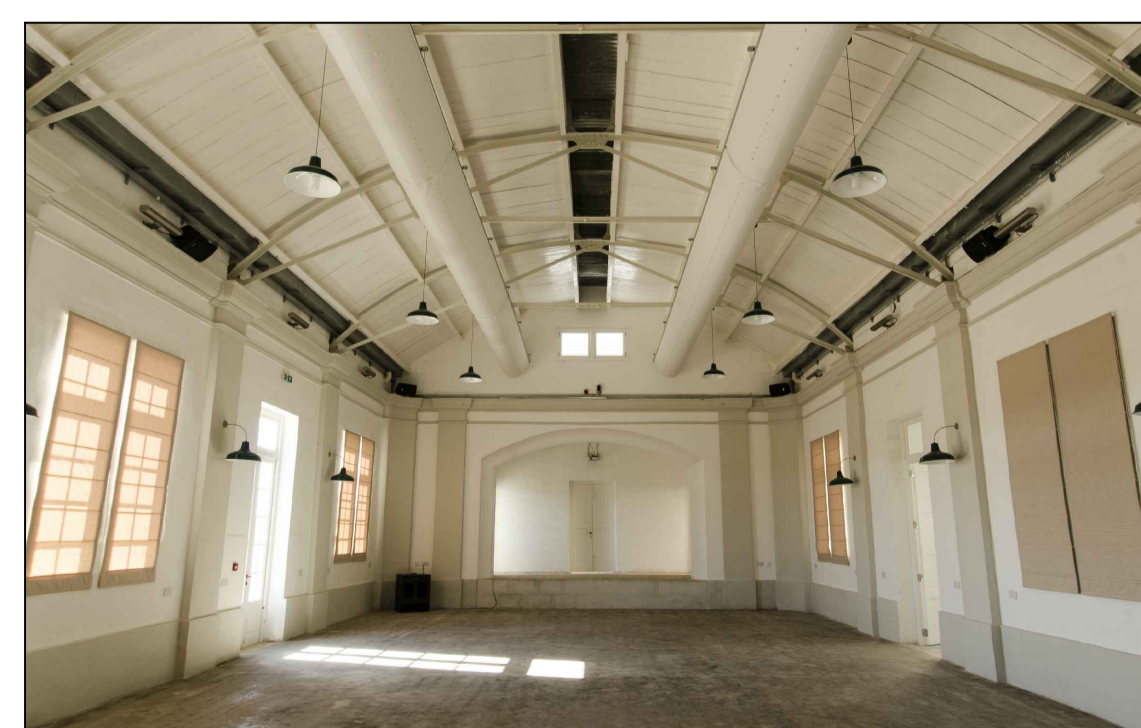

REFERENCE PLAN

LEGEND:

- WIFI
- Twin Socket Outlet
- DATA Socket Outlet
- Single Phase 32A
- 3 Phase 32A
- Projector + Speakers

NOTES:

- No fixing to walls
- No fixing of tapes or any other adhesives to floor.
- HM reserves the right to refuse installation/display of heavy objects.

DRAWING TITLE:

Heritage Malta Venue for Exhibitions and Events
Fort St. Angelo, Valletta

PHOTO 01