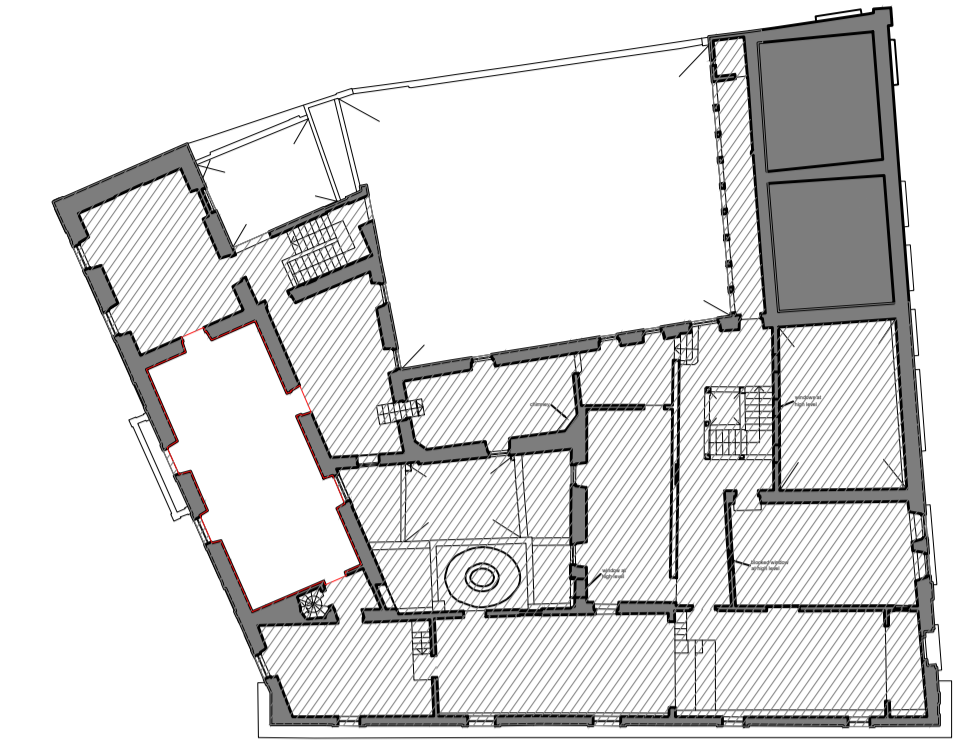

INQUISITOR'S PALACE - BELVEDERE ROOM
SCALE 1:50

PHOTO 01

PHOTO 02

REFERENCE PLAN

LEGEND:

- WIFI
- Twin Socket Outlet
- DATA Socket Outlet
- Single Phase 32A
- 3 Phase 32A
- Projector + Speakers

NOTES:

- No fixing to walls
- No fixing of tapes or any other adhesives to floor.
- HM reserves the right to refuse installation/display of heavy objects.