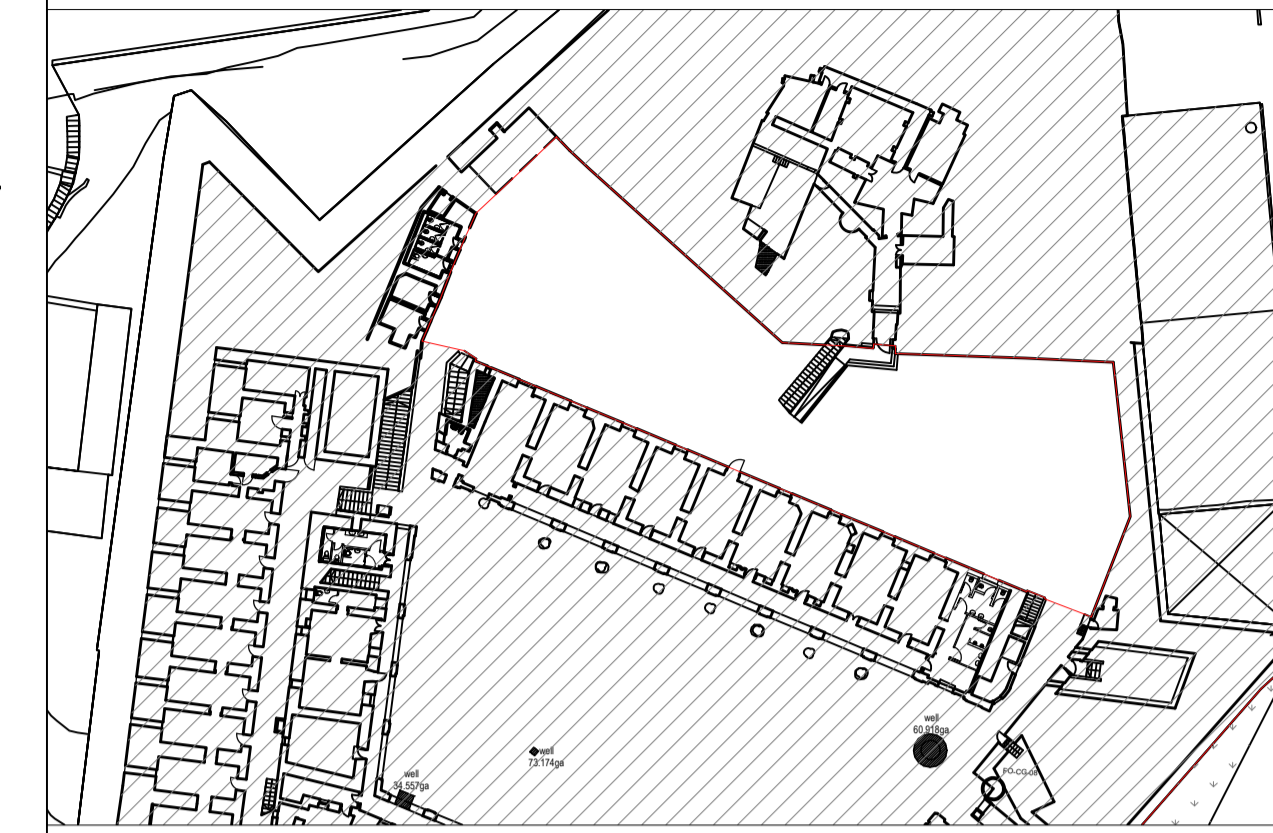

REFERENCE PLAN

LEGEND:

- WIFI
- Twin Socket Outlet
- DATA Socket Outlet
- Single Phase 32A
- 3 Phase 32A
- Projector + Speakers

NOTES:

- No fixing to walls
- No fixing of tapes or any other adhesives to floor.
- HM reserves the right to refuse installation/display of heavy objects.

DRAWING TITLE:

Heritage Malta Venue for Exhibitions and Events
Fort St. Elmo

FORT ST. ELMO - PIAZZA BEHIND PIAZZA D'ARMI
SCALE 1:200

PHOTO 01

PHOTO 02