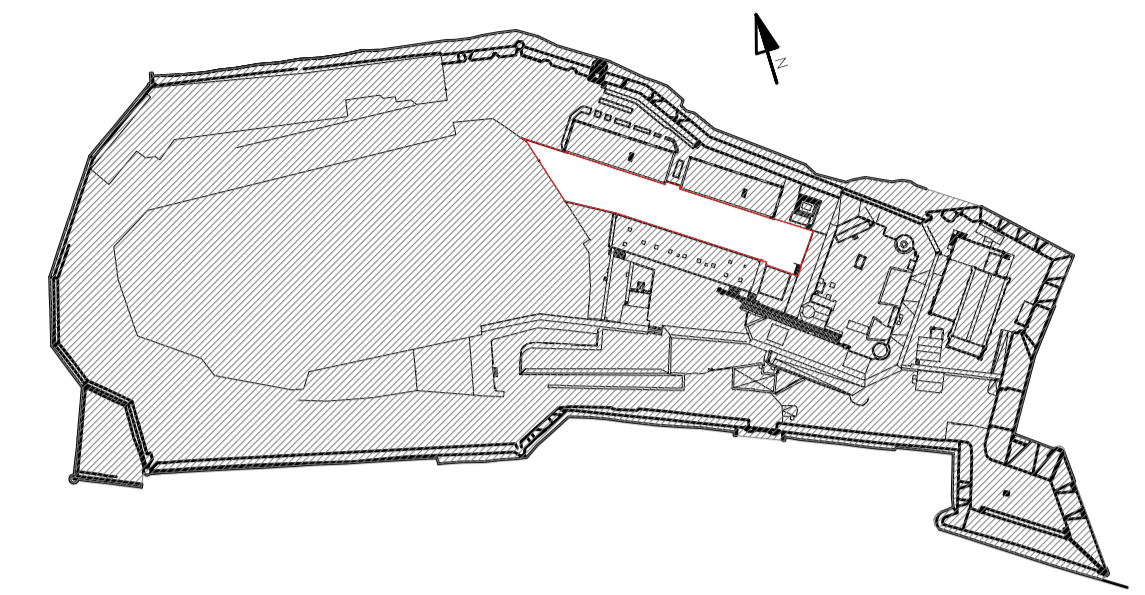

**FORT ST. ANGELO PARADE GROUND**  
SCALE 1:200

**REFERENCE PLAN**

**LEGEND:**

-  WIFI
-  Twin Socket Outlet
-  DATA Socket Outlet
-  Single Phase 32A
-  3 Phase 32A
-  Projector + Speakers

**NOTES:**

- No fixing to walls
- No fixing of tapes or any other adhesives to floor.
- HM reserves the right to refuse installation/display of heavy objects.