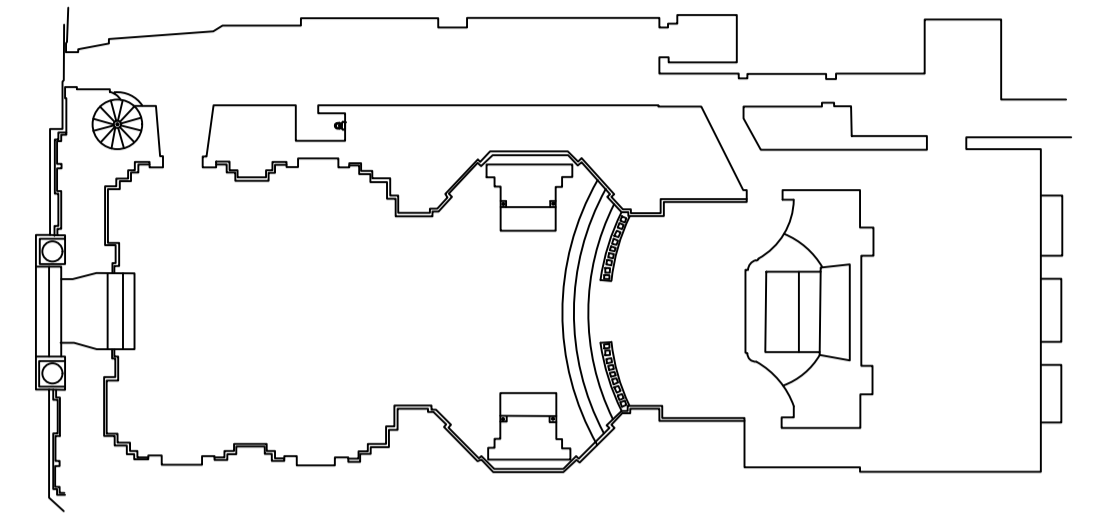

TAL-PILAR CHURCH  
SCALE 1:50

PHOTO 01

PHOTO 02

REFERENCE PLAN

LEGEND:

- WIFI
- Twin Socket Outlet
- DATA Socket Outlet
- Single Phase 32A
- 3 Phase 32A
- Projector + Speakers

NOTES:

- No fixing to walls
- No fixing of tapes or any other adhesives to floor.
- HM reserves the right to refuse installation/display of heavy objects.

DRAWING TITLE:

Heritage Malta Venue for Exhibitions and Events  
Main Guard, Valletta