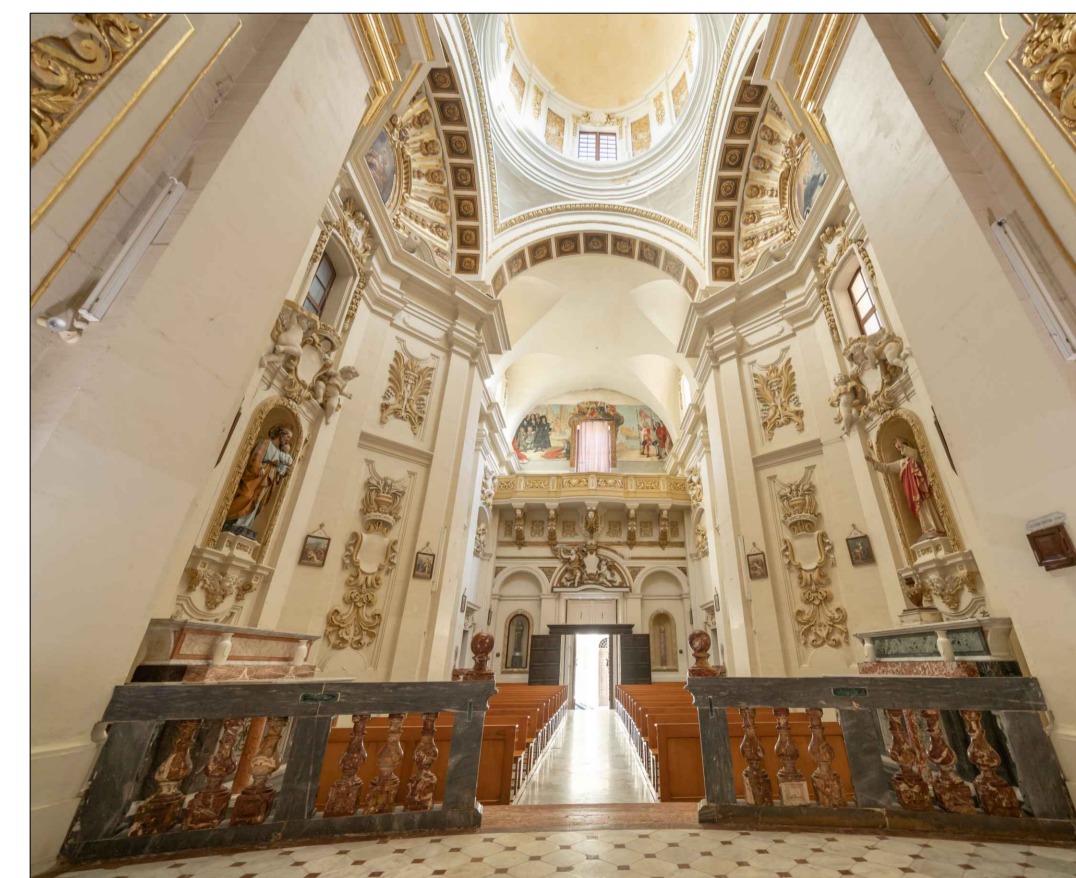

TAL-PILAR CHURCH  
SCALE 1:50

PHOTO 01

PHOTO 02

REFERENCE PLAN

LEGEND:

- WIFI
- Twin Socket Outlet
- DATA Socket Outlet
- Single Phase 32A
- 3 Phase 32A
- Projector + Speakers

NOTES:

- No fixing to walls
- No fixing of tapes or any other adhesives to floor.
- HM reserves the right to refuse installation/display of heavy objects.

DRAWING TITLE:

Heritage Malta Venue for Exhibitions and Events  
Main Guard, Valletta